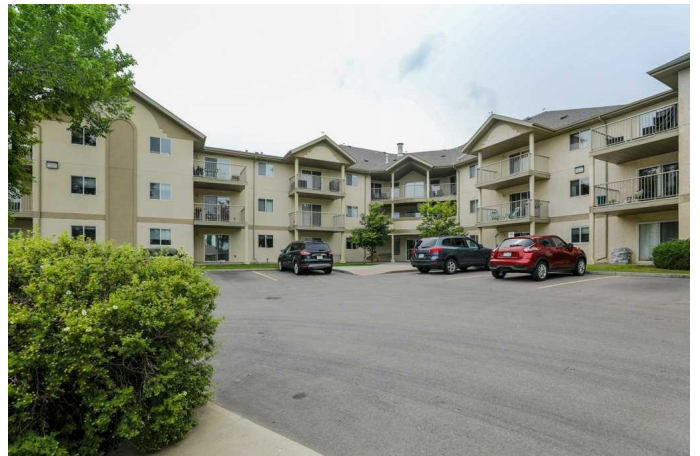

# \$215,000 - 316, 485 Red Crow Boulevard W, Lethbridge

MLS® #A2240834

**\$215,000**

2 Bedroom, 1.00 Bathroom, 869 sqft

Residential on 0.00 Acres

Indian Battle Heights, Lethbridge, Alberta

Situated in a well-established neighbourhood with convenient access to shopping, dining, and public transportation. The condo itself boasts two generously sized bedrooms, a spacious living room, and an open, functional kitchen. Additional features include a dedicated storage area and a private balcony overlooking a peaceful parkâ€”perfect for relaxing with a book or enjoying the summer weather! Don't miss out on this one!

## Community Information

Address	316, 485 Red Crow Boulevard W
Subdivision	Indian Battle Heights

City	Lethbridge
County	Lethbridge
Province	Alberta
Postal Code	T1K7G6